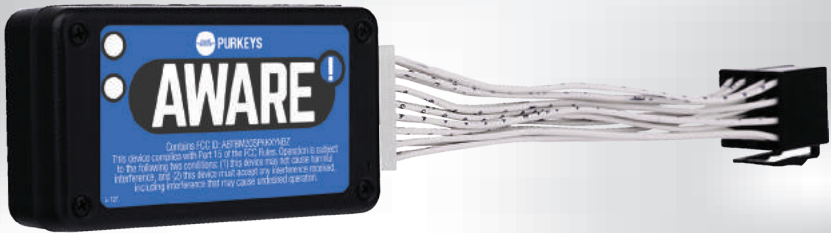

AUDIO INTERFACE MANAGEMENT

Always hear important messages from dispatch

The AWARE™ wirelessly connects the telematics with vehicle audio systems, which allows fleets to safely and clearly contact drivers through the truck audio system.

This ensures the volume and quality of the sound make the message clear, even at freeway speeds.

Additional optional features allow for hands-free cell phone use.

KEY FEATURES

- RELAYS MESSAGES WIRELESSLY THROUGH THE VEHICLE AUDIO SYSTEM
- USES PLUG-AND-PLAY TECHNOLOGY FOR QUICK INSTALLATION
- ENSURES THE MESSAGE IS CLEAR, EVEN AT FREEWAY SPEEDS
- RELAYS MESSAGES THROUGH THE TRUCK SPEAKERS, EVEN WHEN THE RADIO IS OFF
- REMAINS HIDDEN AFTER INSTALLATION