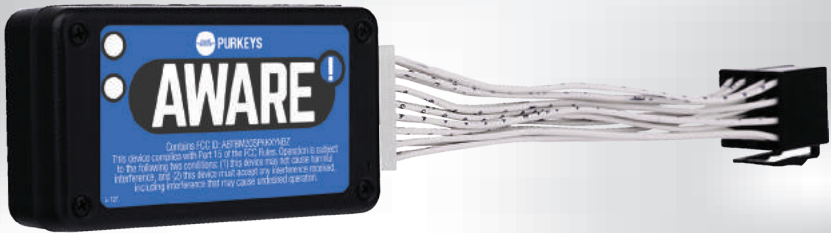

## AUDIO INTERFACE MANAGEMENT

Always hear important messages from dispatch

The AWARE™ wirelessly connects the telematics with vehicle audio systems, which allows fleets to safely and clearly contact drivers through the truck audio system.

This ensures the volume and quality of the sound make the message clear, even at freeway speeds.

Additional optional features allow for hands-free cell phone use.

## KEY FEATURES

- RELAYS MESSAGES WIRELESSLY THROUGH THE VEHICLE AUDIO SYSTEM
- USES PLUG-AND-PLAY TECHNOLOGY FOR QUICK INSTALLATION
- ENSURES THE MESSAGE IS CLEAR, EVEN AT FREEWAY SPEEDS
- RELAYS MESSAGES THROUGH THE TRUCK SPEAKERS, EVEN WHEN THE RADIO IS OFF
- REMAINS HIDDEN AFTER INSTALLATION